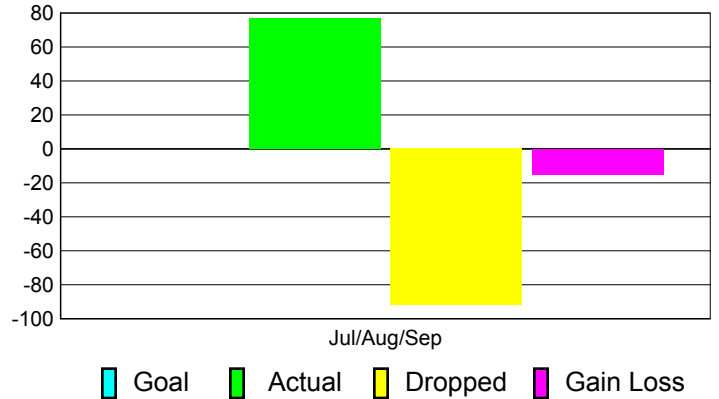

Membership Results 2011-2012

Goal, New, Dropped, Gain/Loss