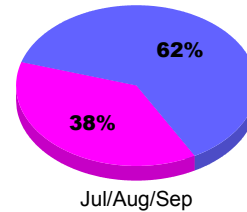

Membership Results
2011-2012

Membership
2010-2011

Month	Net Memb Goal	Actual New Memb	Actual Dropped Memb	Gain/Loss of Memb	Gain/Loss of Memb
Jul/Aug/Sep		77	-92	-15	-21
Totals		77	-92	-15	-21

Membership Results 2011-2012

Goal, New, Dropped, Gain/Loss

Comparison of Membership Gain/Loss

Current Year Compared to the Previous Year

Gender Comparison 2011-2012

Male Female